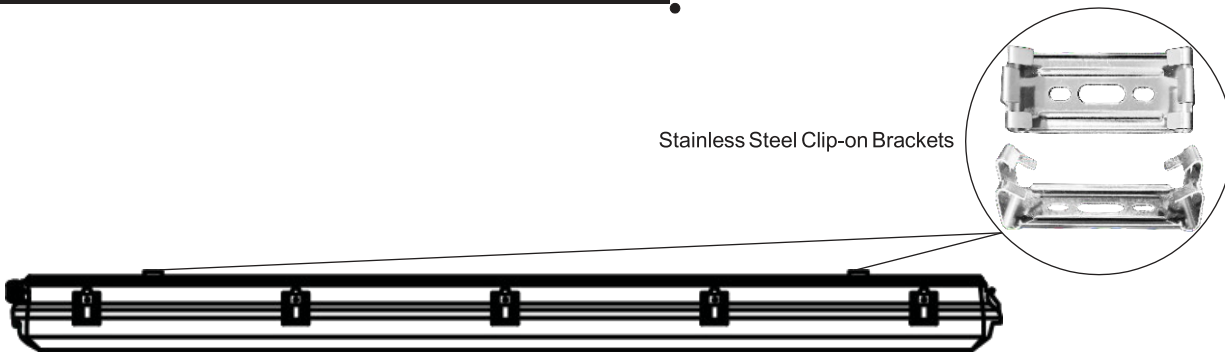

LED VAPOR TIGHT

PRODUCT SPECIFICATION

Product Number	Wattage	CCT	Lumens	Housing	Length x Width x Height
YB-STP8132-24W	24W	3000K-5000K	3500	Plastic	50"x 4"x 4.5"
YB-STP8232-48W	48W	3000K-5000K	6830	Plastic	50"x 6.5"x 4.5"
YB-STP8332-72W	72W	3000K-5000K	10200	Plastic	50"x 10.5"x 4.5"
YB-STP8232-35W	35W	3000K-5000K	4550	Plastic	50"x 6.5"x 4.5"
YB-STP8432-95W	95W	3000K-5000K	13250	Plastic	50"x 17.4"x 4.5"
YB-STPA124-24W	24W	3000K-5000K	3500	Aluminum & Plastic	48.5"x 3.4"x 2.8"
YB-STPA224-50W	50W	3000K-5000K	6840	Aluminum & Plastic	48.5"x 4.1"x 3"

ORDERING GUIDE

YB Company Code	STPA/STP Housing Type	8132-24W/8232-48W/8332-72W/8417-48W/8432-95W/124-24W/224-50W Wattage

MOUNTING OPTIONS

Stainless Steel Clip-on Brackets