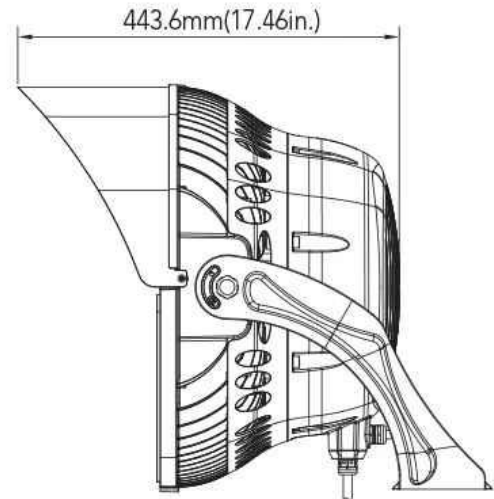

300Watt

DIMENSIONS

Net Weight:
350W: 37.565 lb

505W: 39.264 lb

PHOTOMETRICS

500Watt, 600Watt

DIMENSIONS

Net Weight:

500W: 56.30 lb

600W: 56.30 lb

650W: 63.47 lb

850W: 63.47 lb

PHOTOMETRICS