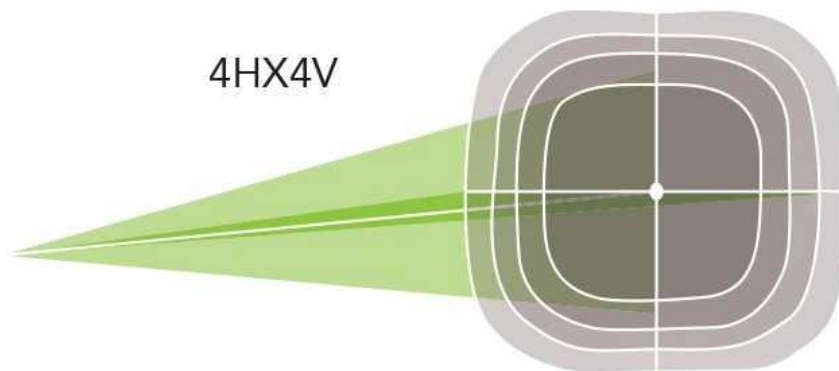

300Watt

DIMENSIONS

Net Weight:
350W: 37.565 lb

505W: 39.264 lb

PHOTOMETRICS

500Watt, 600Watt

DIMENSIONS

Net Weight:

500W: 56.30 lb

600W: 56.30 lb

650W: 63.47 lb

850W: 63.47 lb

PHOTOMETRICS