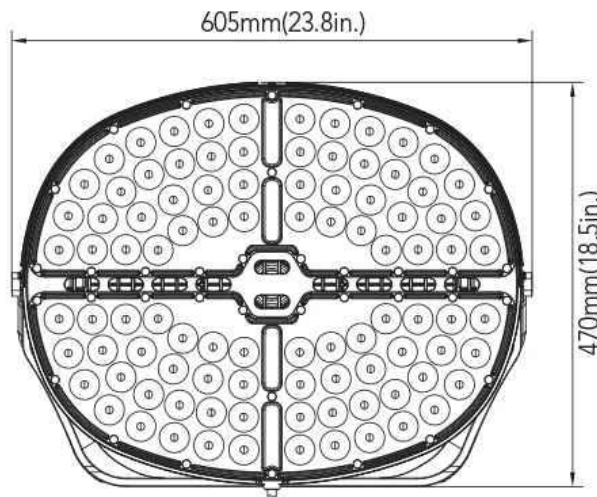

300Watt

DIMENSIONS

Net Weight:
350W: 37.565 lb

505W: 39.264 lb

PHOTOMETRICS

500Watt, 600Watt

DIMENSIONS

Net Weight:

500W: 56.30 lb

600W: 56.30 lb

650W: 63.47 lb

850W: 63.47 lb

PHOTOMETRICS