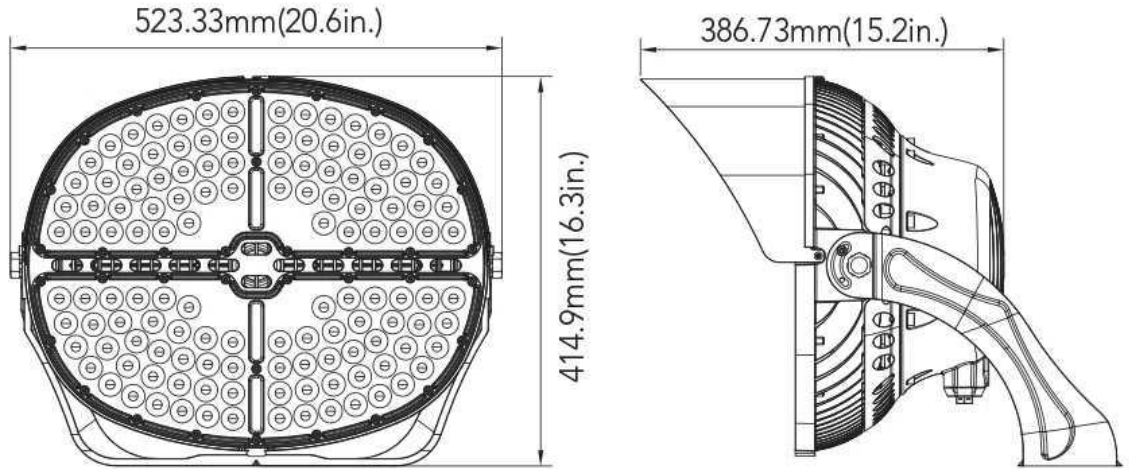

SPECIFICATIONS

Wattage	350W	500W
Lumens	51,000lm	71,500
Input Voltage	120-277V	120-277V
Average Life	100,000 hours	100,000 hours
Color Temp	5000K	5000K
CRI	Ra>70	Ra>70
UL/DLC	Yes	Yes

Wattage	600W
Lumens	88,000lm
Input Voltage	120-277V
Average Life	100,000 hours
Color Temp	5000K
CRI	Ra>70
UL/DLC	Yes

300Watt

DIMENSIONS

Net Weight:
350W: 37.565 lb

505W: 39.264 lb

PHOTOMETRICS

500Watt, 600Watt

DIMENSIONS

Net Weight:

500W: 56.30 lb

600W: 56.30 lb

650W: 63.47 lb

850W: 63.47 lb

PHOTOMETRICS