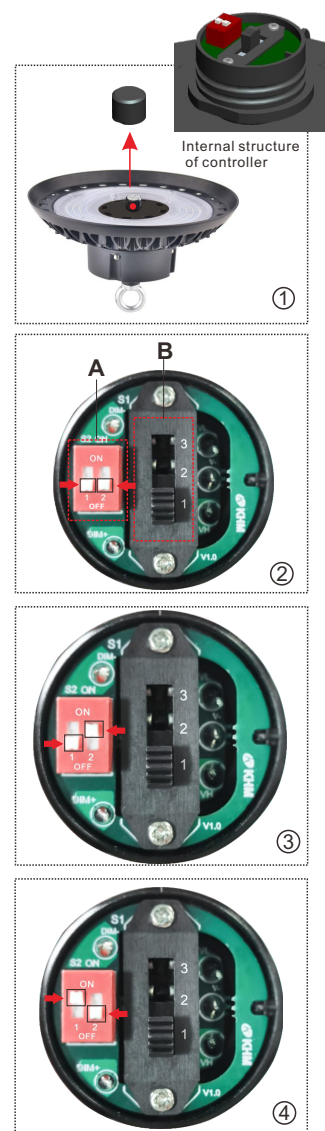

How to use photocell sensor:

- Open the photocell sensor function: remove the photocell sensor cover.
- Close the photocell sensor: close the photocell sensor cover.