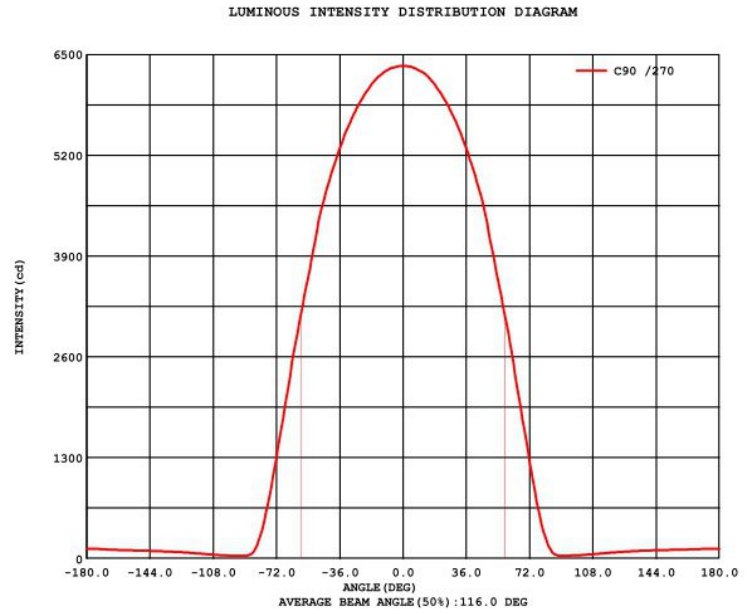

LUMINOUS INTENSITY DISTRIBUTION