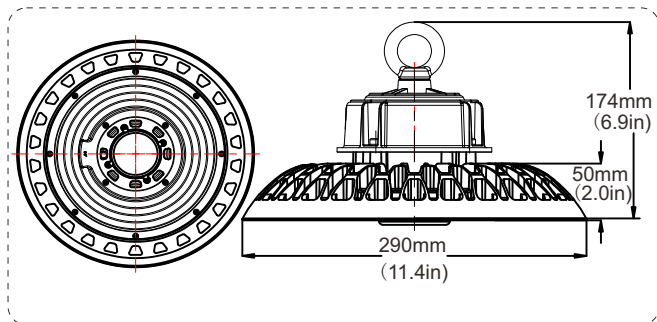

Application

1. Parking areas Lighting.
2. Ceiling Lighting.
3. Warehouse Lighting.
4. High/Low Bay Lighting.

SPECIFICATIONS

Power	75W/100W/120W three in one	100W/120W/150W three in one
Size	Ø290xH174mm	Ø340xH181mm
Luminous Flux	75W=9750lm 100W=13000lm 120W=13800lm	100W=13000lm 120W=13800lm 120W=17250lm
Replacement	HPS 300W	HPS 400W
Model	BB-GKD-3IN1	
Beam Angle	Default 90° 60° 120° optional	
Light Source	SMD LED	
Luminous Efficacy	130lm/w ,When the light power is turned on to the maximum, the light effect will be reduced to 115 lm/w	
Color	Black ,White Bronze or White, otional.	
Cover	Frosted cover	
Operation Temp.	-40 to +45°C	
CCT	3000K/4000K/5000K All in one, Options:4000K/5000K/5700K	
CRI	80+	
Life Span	50,000 hours at 25°C	
Voltage	100-277VAC/50-60HZ	
Driver	UL listed power supply	
Dimming	No	
With Sensor	Daily sensor	
Beam Angle	120°	
IP	67	
PF	>0.95	
Warranty	5 Years	

DIMENSIONAL DRAWING

BB-GKD-75/100/120W-E3

BB-GKD-100/120/150W-E3

ADJUSTABLE POWER AND COLOR TEMPERATURE MODULE

Adjustable power and color temperature module

Photocell Sensor

Adjustable power, Adjustable color temperature controller instructions (manual operation explain):