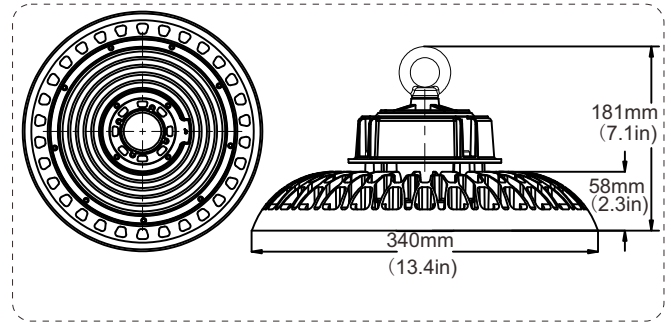

Application

1. Parking areas Lighting.
2. Ceiling Lighting.
3. Warehouse Lighting.
4. High/Low Bay Lighting.

SPECIFICATIONS

Power	75W/100W/120W three in one	100W/120W/150W three in one
Size	Ø290xH174mm	Ø340xH181mm
Luminous Flux	75W=9750lm 100W=13000lm 120W=13800lm	100W=13000lm 120W=13800lm 120W=17250lm
Replacement	HPS 300W	HPS 400W
Model	BB-GKD-3IN1	
Beam Angle	Default 90° 60° 120° optional	
Light Source	SMD LED	
Luminous Efficacy	130lm/w ,When the light power is turned on to the maximum, the light effect will be reduced to 115 lm/w	
Color	Black ,White Bronze or White, otional.	
Cover	Frosted cover	
Operation Temp.	-40 to +45°C	
CCT	3000K/4000K/5000K All in one, Options:4000K/5000K/5700K	
CRI	80+	
Life Span	50,000 hours at 25°C	
Voltage	100-277VAC/50-60HZ	
Driver	UL listed power supply	
Dimming	No	
With Sensor	Daily sensor	
Beam Angle	120°	
IP	67	
PF	>0.95	
Warranty	5 Years	

DIMENSIONAL DRAWING

BB-GKD-75/100/120W-E3

BB-GKD-100/120/150W-E3

ADJUSTABLE POWER AND COLOR TEMPERATURE MODULE

Adjustable power and color temperature module

Photocell Sensor

Adjustable power, Adjustable color temperature controller instructions (manual operation explain):