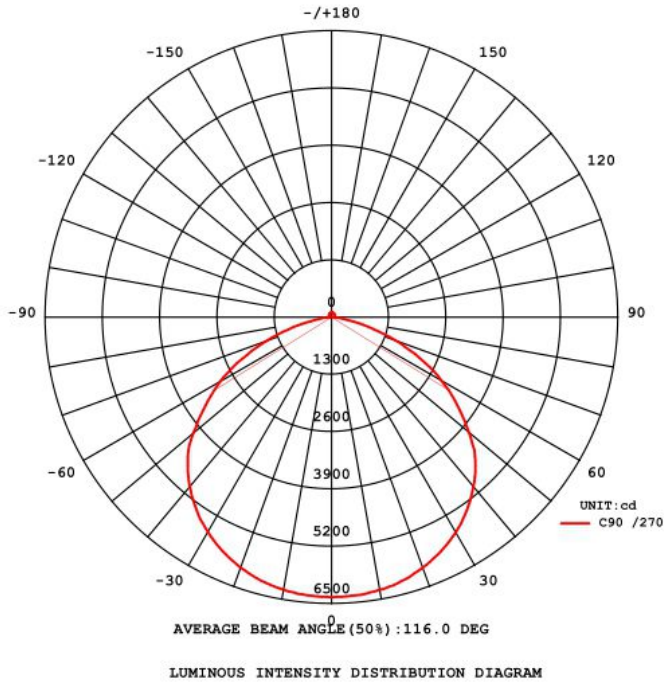

LUMINOUS INTENSITY DISTRIBUTION