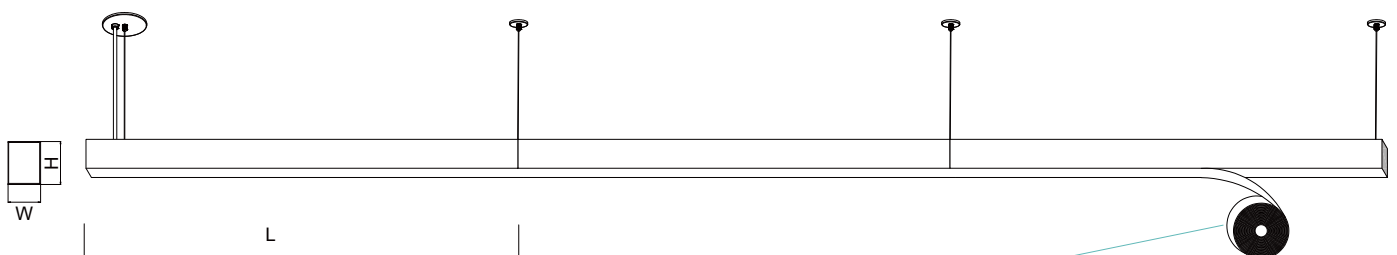

PRODUCT DIMENSION

Unit: mm/inch

L	W	H
2ft (604mm)	1.9in(48mm)	2.95in(75mm)
4ft (1180mm)		
8ft (2404mm)		

CONTINUOUS RUN

120VAC: Connections up to 32ft.
277VAC: Connections up to 80ft.

Diffuser (Sold Separately)