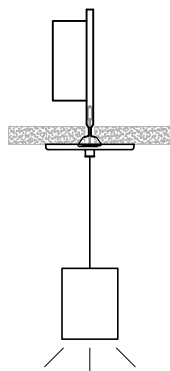

Watt: 50/40/30W
 CCT: 50/40/35K
 1 2 3

NO	1	2	3
INDIRECT	30%	10%	0%
DIRECT	70%	90%	100%

FIELD-SELECTABLE WATTAGE, CCT, AND LIGHT DISTRIBUTION

- 1 **WATTAGE-SELECTABLE TECHNOLOGY**
 Three Field-Selectable Wattage Levels: 100%, 80%, 60%.
- 2 **CCT-SELECTABLE TECHNOLOGY**
 Three Field-Selectable CCTs: 3500K, 4000K, 5000K.
- 3 **DISTRIBUTION-SELECTABLE TECHNOLOGY**
 Three Field-Selectable Light Distribution Types:

WAY TO INSTALL

Dry Wall Pendant

Drop Ceiling Pendant

Surface Mount

Wall Mount

PERFORMANCE DATA

	3500K(80CRI)	4000K(80CRI)	5000K(80CRI)
Delivered Lumens Per Foot	1525 lm/ft	1560 lm/ft	1525 lm/ft
Input Watts Per Foot	12.5 W/ft	12.5 W/ft	12.5 W/ft
Lumens Per Watt	122 lm/W	125 lm/W	122 lm/W

PRODUCT DIMENSION

Unit: mm/inch

L	W	H
2ft (604mm)	1.9in(48mm)	2.95in(75mm)
4ft (1180mm)		
8ft (2404mm)		

CONTINUOUS RUN

120VAC: Connections up to 32ft.
277VAC: Connections up to 80ft.

Diffuser (Sold Separately)