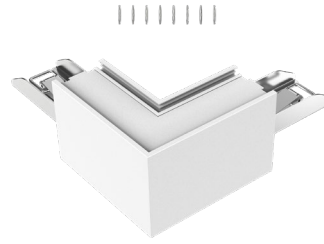

Optional continuous rolling lens runs up to 40'.

JOINER

MOUNTING ACCESSORY

<p>1 5C POWER CORD KIT</p>  <ul style="list-style-type: none"> • MALL08-PC-Kit-5C-5F-W ALL08_Power Cord Kit_5C_5Ft_White • MALL08-PC-Kit-5C-5F-B ALL08_Power Cord Kit_5C_5Ft_Black • MALL08-PC-Kit-5C-5F-G ALL08_Power Cord Kit_5C_5Ft_Gray 	<p>2 AIRCRAFT CABLE PENDANT MOUNT KIT</p>  <ul style="list-style-type: none"> • MALL08-SCD-Kit-5F ALL08_Aircraft Cable Pendant Mount Kit_5Ft
<p>3 DRY WALL PENDANT MOUNT KIT</p>  <ul style="list-style-type: none"> • MALL08-DWP-Kit-W ALL08_Dry Wall Pendant Mount Kit_White • MALL08-DWP-Kit-B ALL08_Dry Wall Pendant Mount Kit_Black • MALL08-DWP-Kit-SG ALL08_Dry Wall Pendant Mount Kit_Silver Gray 	<p>4 DROP CEILING PENDANT MOUNT KIT</p>  <ul style="list-style-type: none"> • MALL08-DCP-Kit-W ALL08_Drop Ceiling Pendant Mount Kit_White • MALL08-DCP-Kit-B ALL08_Drop Ceiling Pendant Mount Kit_Black • MALL08-DCP-Kit-SG ALL08_Drop Ceiling Pendant Mount Kit_Silver Gray
<p>5 SURFACE MOUNT KIT</p>  <ul style="list-style-type: none"> • MALL08-SM-Kit-W ALL08_Surface Mount Kit_White • MALL08-SM-Kit-B ALL08_Surface Mount Kit_Black • MALL08-SM-Kit-SG ALL08_Surface Mount Kit_Silver Gray 	<p>6 WALL MOUNT KIT</p>  <ul style="list-style-type: none"> • MALL08-WM-Kit-W ALL08_Wall Mount Kit_White • MALL08-WM-Kit-B ALL08_Wall Mount Kit_Black • MALL08-WM-Kit-SG ALL08_Wall Mount Kit_Silver Gray

7 STRAIGHT CONNECTOR KIT

- MALL08-RM-Kit
ALL08_Row Mount Kit

8 L-SHAPED JOINER

- MALL08-LS-WH
ALL08_L Shape Corner
_White_Ra80
- MALL08-LS-BH
ALL08_L Shape Corner
_Black_Ra80
- MALL08-LS-SGH
ALL08_L Shape Corner
_Silver Gray_Ra80