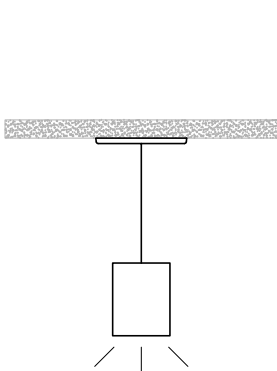

WAY TO INSTALL

Dry Wall Pendant