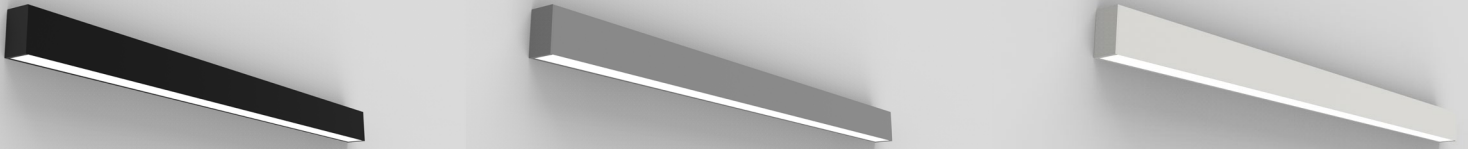

LED ARCHITECTURAL LINEAR LIGHT

MALL08

SPECIFICATION

Construction

- Strong, durable formula for long-lasting color.
- The diffuser and endcaps at the ends of the fixture overlap to eliminate gaps and LED visibility.
- Just 1.9 inches wide, featuring a minimalist and stylish look.
- Custom patterns with optional L, X and T joiners.
- Pendant, surface or wall mount in 2', 4', 8' lengths.

Optics

- Three optional types of indirect and direct light distributions can be set by dip switch.
- Three Field-Selectable CCTs :3500K, 4000K, 5000K.
- Scalable lumen packages range from 1,525 to 12,500 lumens and up to 125 lm/W.
- <5 SDCM color consistency, 80 CRI, or 90 CRI options.
- High-transmission polycarbonate lens for smooth light distribution and uniformity.

Mounting

- Dry Wall Pendant Mount.
- Drop Ceiling Pendant Mount.
- Surface Mount.
- Wall Mount.

Lifespan

- Estimated L70 ≥100,000-hour LED lifespan based on IES TM-21 calculations at 25°C.

Finish

- It's available in white, black, and silver gray.