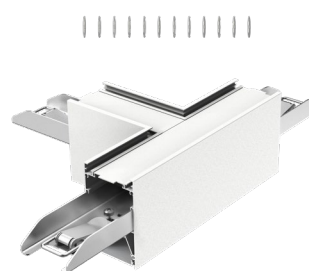

Optional continuous rolling lens runs up to 40'.

JOINER

MOUNTING ACCESSORY

<p>1 5C POWER CORD KIT</p>  <ul style="list-style-type: none"> • MALL08-PC-Kit-5C-5F-W ALL08_Power Cord Kit_5C_5Ft_White • MALL08-PC-Kit-5C-5F-B ALL08_Power Cord Kit_5C_5Ft_Black • MALL08-PC-Kit-5C-5F-G ALL08_Power Cord Kit_5C_5Ft_Gray 	<p>2 AIRCRAFT CABLE PENDANT MOUNT KIT</p>  <ul style="list-style-type: none"> • MALL08-SCD-Kit-5F ALL08_Aircraft Cable Pendant Mount Kit_5Ft
<p>3 DRY WALL PENDANT MOUNT KIT</p>  <ul style="list-style-type: none"> • MALL08-DWP-Kit-W ALL08_Dry Wall Pendant Mount Kit_White • MALL08-DWP-Kit-B ALL08_Dry Wall Pendant Mount Kit_Black • MALL08-DWP-Kit-SG ALL08_Dry Wall Pendant Mount Kit_Silver Gray 	<p>4 DROP CEILING PENDANT MOUNT KIT</p>  <ul style="list-style-type: none"> • MALL08-DCP-Kit-W ALL08_Drop Ceiling Pendant Mount Kit_White • MALL08-DCP-Kit-B ALL08_Drop Ceiling Pendant Mount Kit_Black • MALL08-DCP-Kit-SG ALL08_Drop Ceiling Pendant Mount Kit_Silver Gray
<p>5 SURFACE MOUNT KIT</p>  <ul style="list-style-type: none"> • MALL08-SM-Kit-W ALL08_Surface Mount Kit_White • MALL08-SM-Kit-B ALL08_Surface Mount Kit_Black • MALL08-SM-Kit-SG ALL08_Surface Mount Kit_Silver Gray 	<p>6 WALL MOUNT KIT</p>  <ul style="list-style-type: none"> • MALL08-WM-Kit-W ALL08_Wall Mount Kit_White • MALL08-WM-Kit-B ALL08_Wall Mount Kit_Black • MALL08-WM-Kit-SG ALL08_Wall Mount Kit_Silver Gray

7 STRAIGHT CONNECTOR KIT

- MALL08-RM-Kit
ALL08_Row Mount Kit

8 L-SHAPED JOINER

- MALL08-LS-WH
ALL08_L Shape Corner
_White_Ra80
- MALL08-LS-BH
ALL08_L Shape Corner
_Black_Ra80
- MALL08-LS-SGH
ALL08_L Shape Corner
_Silver Gray_Ra80

9 X-SHAPED JOINER

- MALL08-XS-WH
ALL08_X Shape Corner
_White_Ra80
- MALL08-XS-BH
ALL08_X Shape Corner
_Black_Ra80
- MALL08-XS-SGH
ALL08_X Shape Corner
_Silver Gray_Ra80

10 T-SHAPED JOINER

- MALL08-TS-WH
ALL08_T Shape Corner
_White_Ra80
- MALL08-TS-BH
ALL08_T Shape Corner
_Black_Ra80
- MALL08-TS-SGH
ALL08_T Shape Corner
_Silver Gray_Ra80