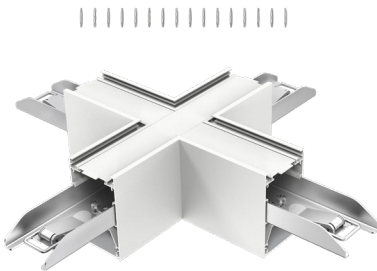

Optional continuous rolling lens runs up to 40'.

JOINER

MOUNTING ACCESSORY

<p>1 5C POWER CORD KIT</p>  <ul style="list-style-type: none"> • MALL08-PC-Kit-5C-5F-W ALL08_Power Cord Kit_5C_5Ft_White • MALL08-PC-Kit-5C-5F-B ALL08_Power Cord Kit_5C_5Ft_Black • MALL08-PC-Kit-5C-5F-G ALL08_Power Cord Kit_5C_5Ft_Gray 	<p>2 AIRCRAFT CABLE PENDANT MOUNT KIT</p>  <ul style="list-style-type: none"> • MALL08-SCD-Kit-5F ALL08_Aircraft Cable Pendant Mount Kit_5Ft
<p>3 DRY WALL PENDANT MOUNT KIT</p>  <ul style="list-style-type: none"> • MALL08-DWP-Kit-W ALL08_Dry Wall Pendant Mount Kit_White • MALL08-DWP-Kit-B ALL08_Dry Wall Pendant Mount Kit_Black • MALL08-DWP-Kit-SG ALL08_Dry Wall Pendant Mount Kit_Silver Gray 	<p>4 DROP CEILING PENDANT MOUNT KIT</p>  <ul style="list-style-type: none"> • MALL08-DCP-Kit-W ALL08_Drop Ceiling Pendant Mount Kit_White • MALL08-DCP-Kit-B ALL08_Drop Ceiling Pendant Mount Kit_Black • MALL08-DCP-Kit-SG ALL08_Drop Ceiling Pendant Mount Kit_Silver Gray
<p>5 SURFACE MOUNT KIT</p>  <ul style="list-style-type: none"> • MALL08-SM-Kit-W ALL08_Surface Mount Kit_White • MALL08-SM-Kit-B ALL08_Surface Mount Kit_Black • MALL08-SM-Kit-SG ALL08_Surface Mount Kit_Silver Gray 	<p>6 WALL MOUNT KIT</p>  <ul style="list-style-type: none"> • MALL08-WM-Kit-W ALL08_Wall Mount Kit_White • MALL08-WM-Kit-B ALL08_Wall Mount Kit_Black • MALL08-WM-Kit-SG ALL08_Wall Mount Kit_Silver Gray

7 STRAIGHT CONNECTOR KIT

- MALL08-RM-Kit
ALL08_Row Mount Kit

8 L-SHAPED JOINER

- MALL08-LS-WH
ALL08_L Shape Corner
_White_Ra80
- MALL08-LS-BH
ALL08_L Shape Corner
_Black_Ra80
- MALL08-LS-SGH
ALL08_L Shape Corner
_Silver Gray_Ra80

9 X-SHAPED JOINER

- MALL08-XS-WH
ALL08_X Shape Corner
_White_Ra80
- MALL08-XS-BH
ALL08_X Shape Corner
_Black_Ra80
- MALL08-XS-SGH
ALL08_X Shape Corner
_Silver Gray_Ra80

10 T-SHAPED JOINER

- MALL08-TS-WH
ALL08_T Shape Corner
_White_Ra80
- MALL08-TS-BH
ALL08_T Shape Corner
_Black_Ra80
- MALL08-TS-SGH
ALL08_T Shape Corner
_Silver Gray_Ra80