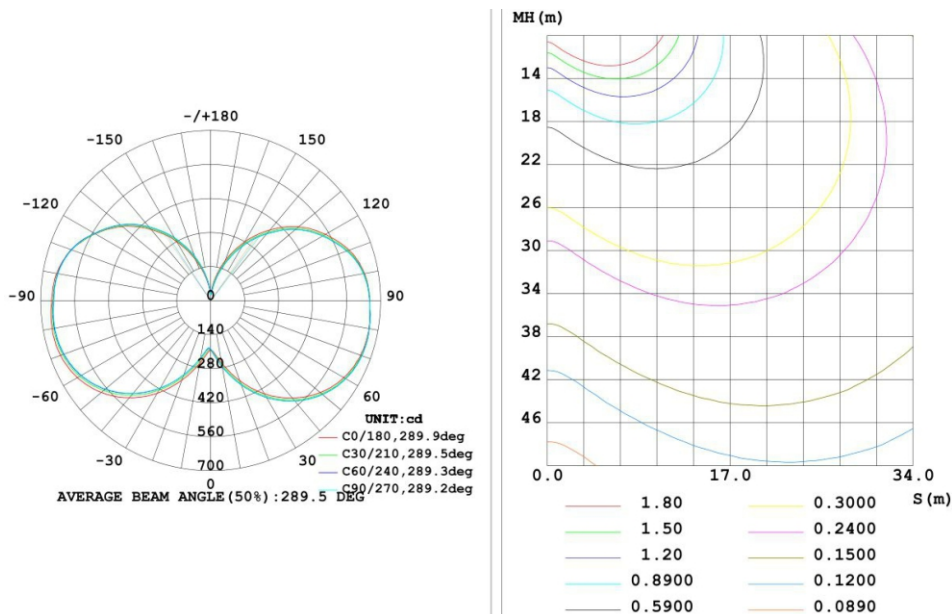

► **More Details**

► **Surface Of Intensity Distribution**

► Application Case

Specifications are subject to change without notice.
Updated date: 2026-03-19