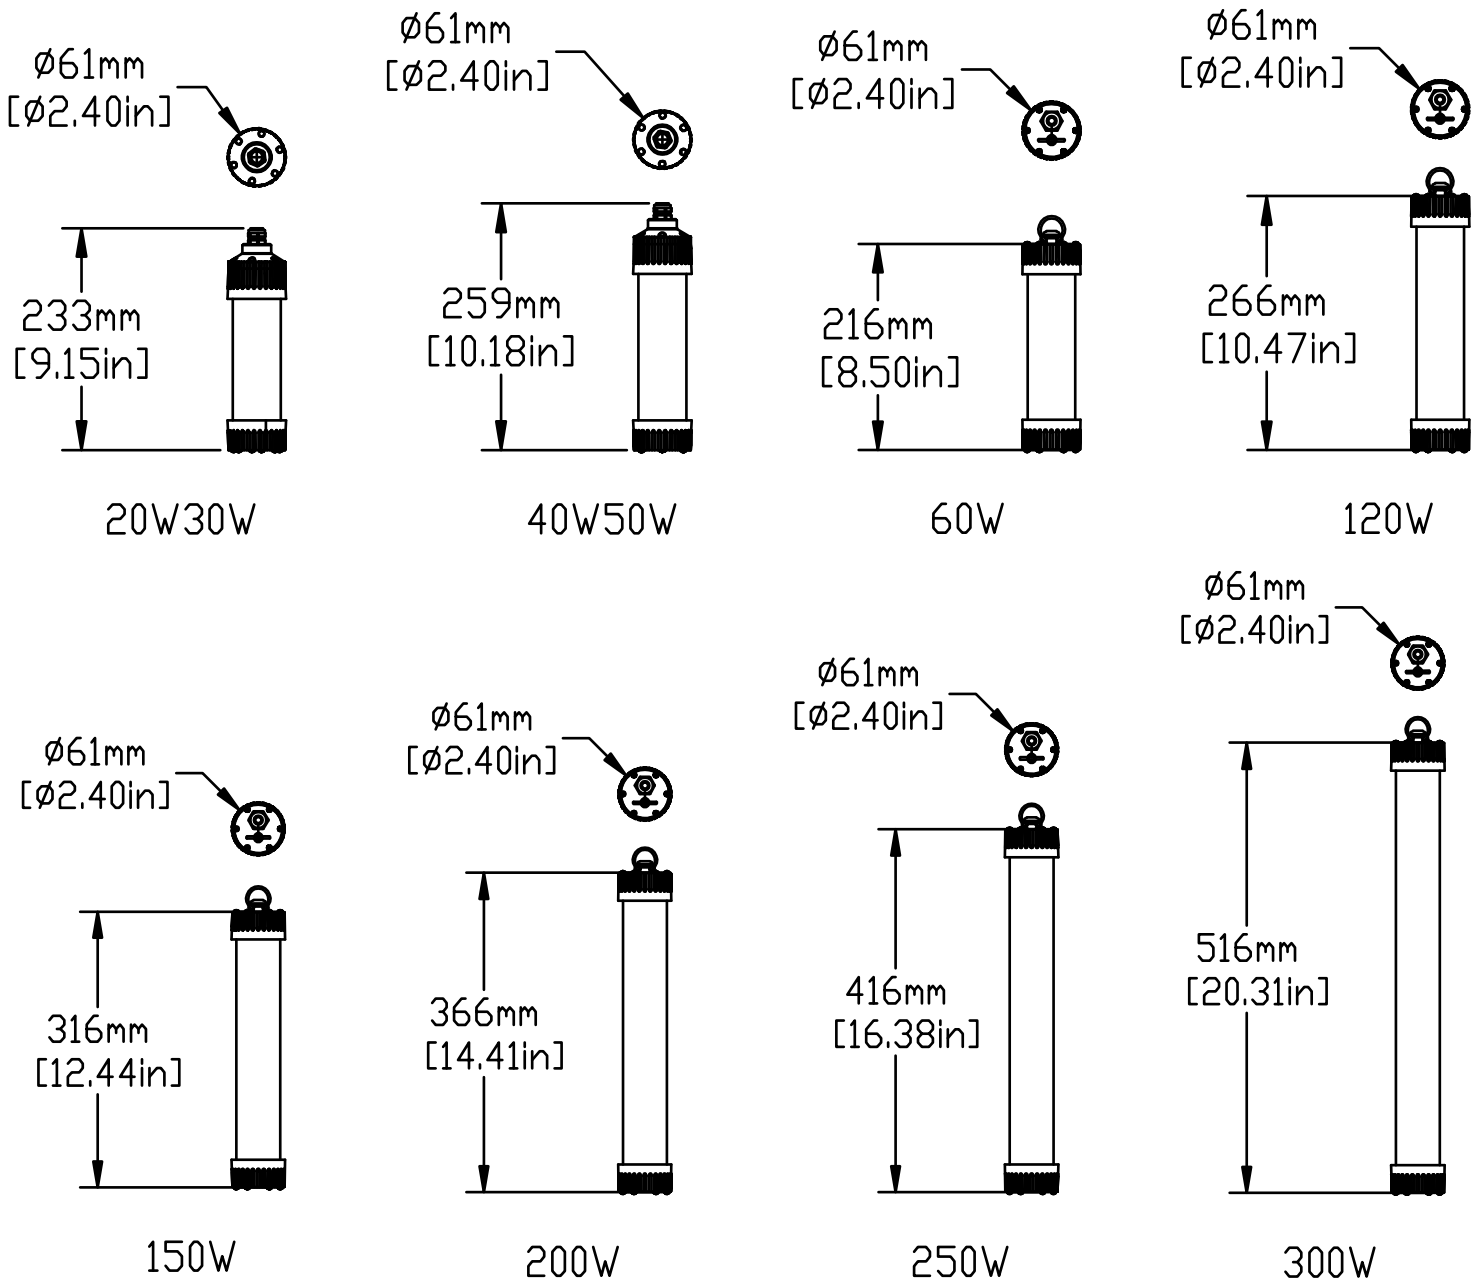

IP 68

12V LED FISHING LIGHT

20W - 300W

500W - 3000W

IP68 Fishing Light + Electric Drum
LED Submersible Green Lights

► Features

- ✓ This super bright LED fishing lamp can attract prawns, squid and fish very well.
- ✓ The LED fishing light is designed with 6063 pure aluminum to accelerate heat dissipation.
- ✓ Low energy consumption, high efficiency LED green light, economical and applicable.
- ✓ Equipped with tensile and waterproof cable. can be fully submerged into water.
- ✓ Voltage can be 12V / 24V.
- ✓ Strong corrosion resistance, double waterproof, depth up to 10 meters.
- ✓ Round Design: This light offers 360 degree bright luminance.
- ✓ With 33ft of cable, other lengths can be customized.
- ✓ This lighting fixture can only be lit and used underwater and cannot be lit or used on land.
- ✓ Power above 200W cannot be supplied by 12V batteries; the driver must be powered by 120-277V mains electricity.

► Product Picture

20-50W

60-300W

500-3000W

MODEL: BB-FIS-XXXW

► Optional Accessories

10/15/20-Meter Length

5-Meter Length

► Dimension

5 M Electric Drum Automatic Retractable Hose Reel

► Dimension

10/15/20M Electric Drum
Automatic Retractable Hose
Reel

► **Details**

Set Piece

Plastic material, adjustable air tube

Engineering ABS Plastic Shell