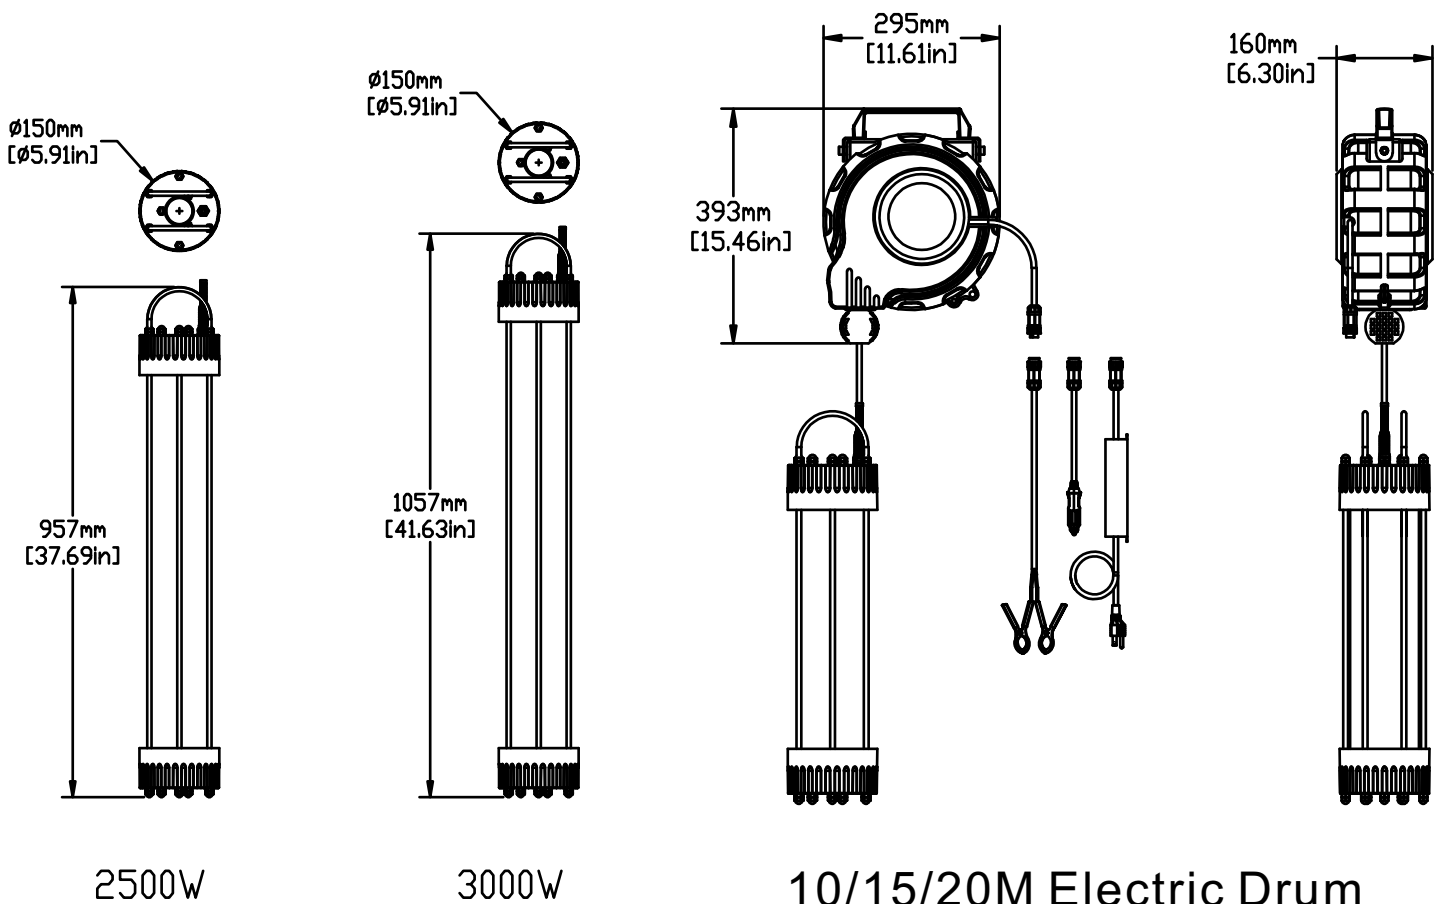

Electric Drum Automatic Retractable Hose Reel

DATA SHEET

Power	20W/30W	40W/50W	60W	120W	150W
Model	BB-FIS-20/30W	BB-FIS-40/50W	BB-FIS-60W	BB-FIS-120W	BB-FIS-150W
Dimension (mm)	233*Ø61mm	259*Ø61mm	216*Ø61mm	266*Ø61mm	316*Ø61mm
Power	200W	250W	300W	200W	500W
Model	BB-FIS-200W	BB-FIS-250W	BB-FIS-300W	BB-FIS-200W	BB-FIS-500W
Dimension (mm)	366*Ø61mm	416*Ø61mm	516*Ø61mm	366*Ø61mm	506*Ø150mm
Power	1000W	1500W	2000W	2500W	3000W
Model	BB-FIS-1000W	BB-FIS-1500W	BB-FIS-2000W	BB-FIS-2500W	BB-FIS-3000W
Dimension (mm)	657*Ø150mm	757*Ø150mm	857*Ø150mm	957*Ø150mm	1057*Ø150mm
Luminous Flux	Green Light At 520nm, Amber At 590nm, White Light At 5700K-130lm/W				
Beam Angle	360°				
Lamp Body Material	6063 Aluminum				
Wire Cord Length	33ft				
Environment Humidity	40% ~ 90% RH, non condensing				
Wavelength	520-530nm				
THD	<20%				
Life Span	30,000 hours at 25 °C				
Working Voltage(DC)	12V / 24V				
Specific Uses	Underwater fish trap				
Dimming	Dimmable				
Color	Green, Amber, White				
Cover	PC cover				
Luminous Source	SMD LED 3030 / 2835				
IP Rating	IP 68				
PF	>0.90				
Warranty	3 Years				
Attention	Devices over 200W must be powered by a power supply, not by batteries.				

► Dimension

5 M Electric Drum Automatic Retractable Hose Reel

► Dimension

10/15/20M Electric Drum
Automatic Retractable Hose
Reel

► **Details**

Set Piece

Plastic material, adjustable air tube

Engineering ABS Plastic Shell