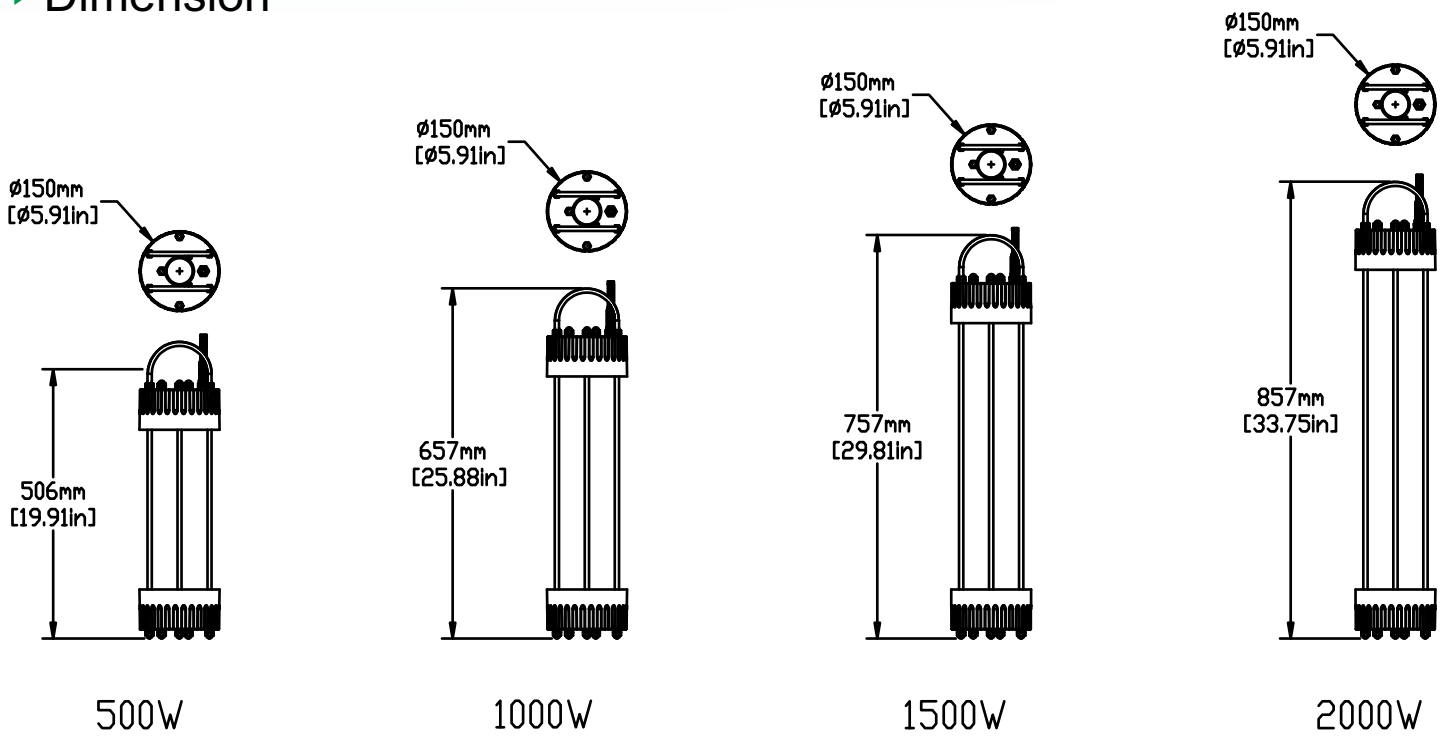

Electric Drum Automatic Retractable Hose Reel

DATA SHEET

Power	20W/30W	40W/50W	60W	120W	150W
Model	BB-FIS-20/30W	BB-FIS-40/50W	BB-FIS-60W	BB-FIS-120W	BB-FIS-150W
Dimension (mm)	233*Ø61mm	259*Ø61mm	216*Ø61mm	266*Ø61mm	316*Ø61mm
Power	200W	250W	300W	200W	500W
Model	BB-FIS-200W	BB-FIS-250W	BB-FIS-300W	BB-FIS-200W	BB-FIS-500W
Dimension (mm)	366*Ø61mm	416*Ø61mm	516*Ø61mm	366*Ø61mm	506*Ø150mm
Power	1000W	1500W	2000W	2500W	3000W
Model	BB-FIS-1000W	BB-FIS-1500W	BB-FIS-2000W	BB-FIS-2500W	BB-FIS-3000W
Dimension (mm)	657*Ø150mm	757*Ø150mm	857*Ø150mm	957*Ø150mm	1057*Ø150mm
Luminous Flux	Green Light At 520nm, Amber At 590nm, White Light At 5700K-130lm/W				
Beam Angle	360°				
Lamp Body Material	6063 Aluminum				
Wire Cord Length	33ft				
Environment Humidity	40% ~ 90% RH, non condensing				
Wavelength	520-530nm				
THD	<20%				
Life Span	30,000 hours at 25 °C				
Working Voltage(DC)	12V / 24V				
Specific Uses	Underwater fish trap				
Dimming	Dimmable				
Color	Green, Amber, White				
Cover	PC cover				
Luminous Source	SMD LED 3030 / 2835				
IP Rating	IP 68				
PF	>0.90				
Warranty	3 Years				
Attention	Devices over 200W must be powered by a power supply, not by batteries.				

► Dimension

5 M Electric Drum Automatic Retractable Hose Reel

► Dimension

10/15/20M Electric Drum
Automatic Retractable Hose
Reel

► **Details**

Set Piece

Plastic material, adjustable air tube

Engineering ABS Plastic Shell