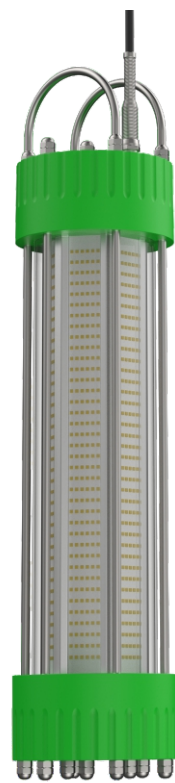

► Features

- ✓ This super bright LED fishing lamp can attract prawns, squid and fish very well.
- ✓ The LED fishing light is designed with 6063 pure aluminum to accelerate heat dissipation.
- ✓ Low energy consumption, high efficiency LED green light, economical and applicable.
- ✓ Equipped with tensile and waterproof cable. can be fully submerged into water.
- ✓ Voltage can be 12V / 24V.
- ✓ Strong corrosion resistance, double waterproof, depth up to 10 meters.
- ✓ Round Design: This light offers 360 degree bright luminance.
- ✓ With 33ft of cable, other lengths can be customized.
- ✓ This lighting fixture can only be lit and used underwater and cannot be lit or used on land.
- ✓ Power above 200W cannot be supplied by 12V batteries; the driver must be powered by 120-277V mains electricity.

► Product Picture

20-50W

60-300W

500-3000W

MODEL: BB-FIS-XXXW