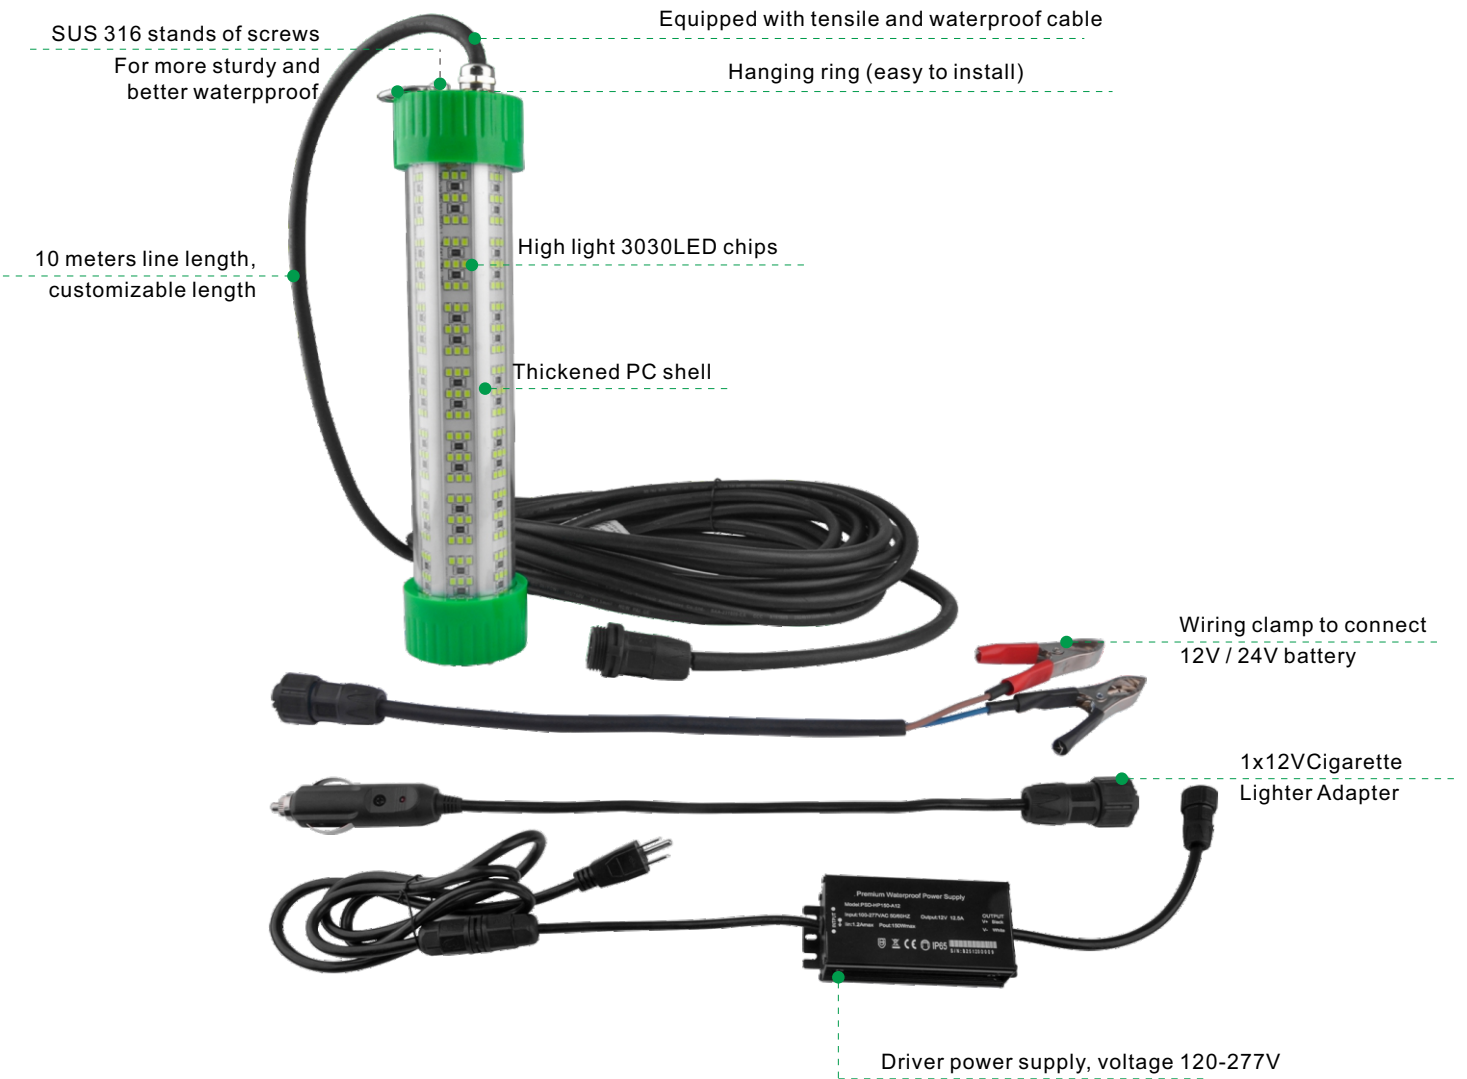

► **More Details**