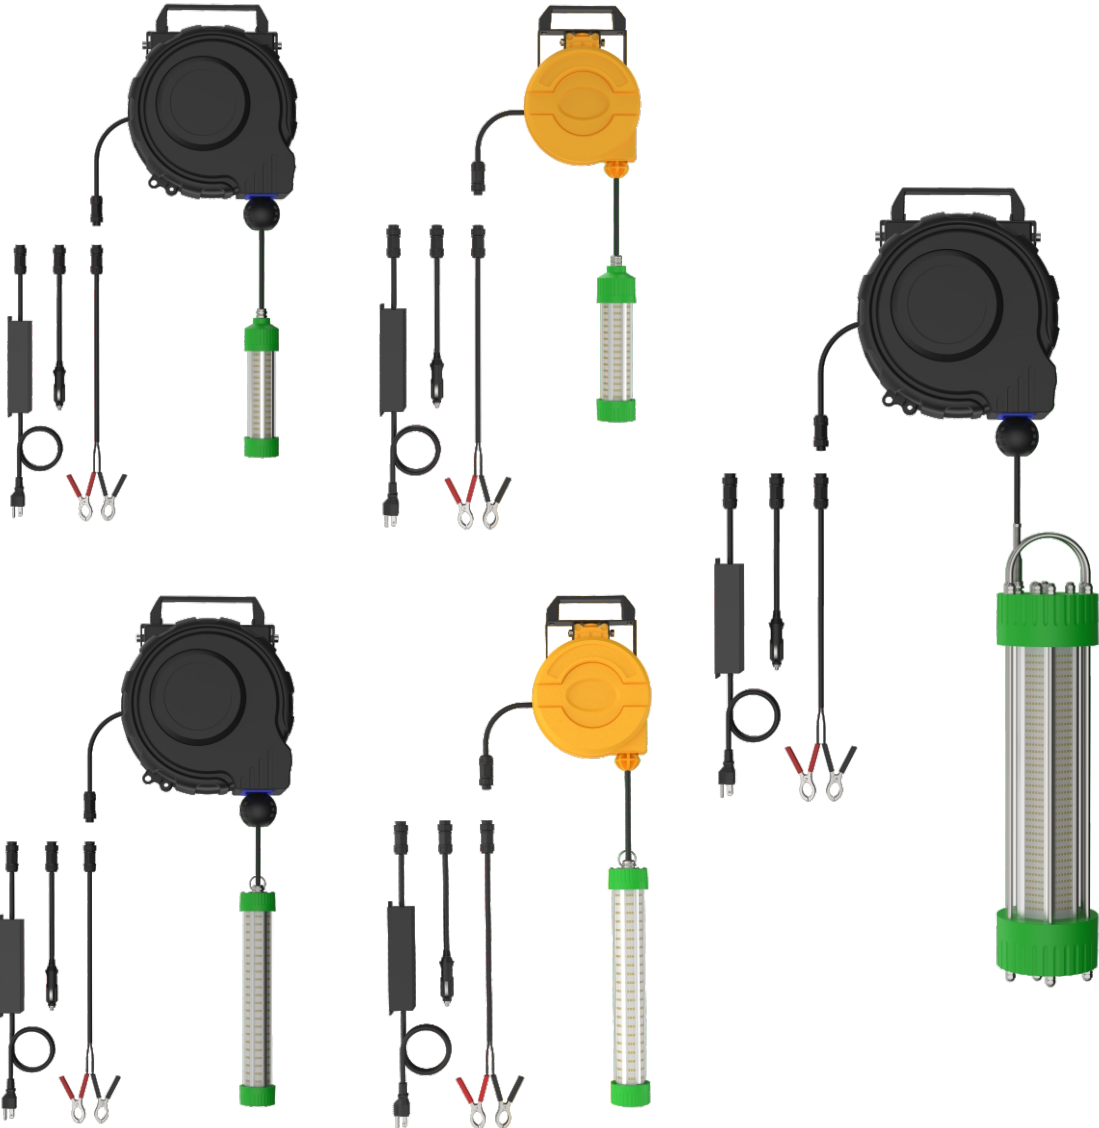

► Optional Accessories

10/15/20-Meter Length