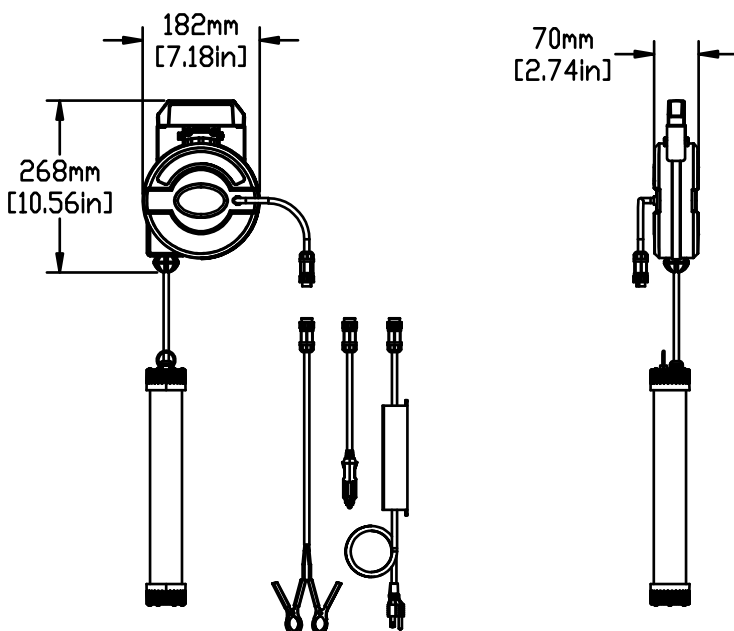

► Product Picture

20-50W

60-300W

500-3000W

MODEL: BB-FIS-XXXW

► Optional Accessories

10/15/20-Meter Length

5-Meter Length

Electric Drum Automatic Retractable Hose Reel

DATA SHEET

Power	20W/30W	40W/50W	60W	120W	150W
Model	BB-FIS-20/30W	BB-FIS-40/50W	BB-FIS-60W	BB-FIS-120W	BB-FIS-150W
Dimension (mm)	233*Ø61mm	259*Ø61mm	216*Ø61mm	266*Ø61mm	316*Ø61mm
Power	200W	250W	300W	200W	500W
Model	BB-FIS-200W	BB-FIS-250W	BB-FIS-300W	BB-FIS-200W	BB-FIS-500W
Dimension (mm)	366*Ø61mm	416*Ø61mm	516*Ø61mm	366*Ø61mm	506*Ø150mm
Power	1000W	1500W	2000W	2500W	3000W
Model	BB-FIS-1000W	BB-FIS-1500W	BB-FIS-2000W	BB-FIS-2500W	BB-FIS-3000W
Dimension (mm)	657*Ø150mm	757*Ø150mm	857*Ø150mm	957*Ø150mm	1057*Ø150mm
Luminous Flux	Green Light At 520nm, Amber At 590nm, White Light At 5700K-130lm/W				
Beam Angle	360°				
Lamp Body Material	6063 Aluminum				
Wire Cord Length	33ft				
Environment Humidity	40% ~ 90% RH, non condensing				
Wavelength	520-530nm				
THD	<20%				
Life Span	30,000 hours at 25 °C				
Working Voltage(DC)	12V / 24V				
Specific Uses	Underwater fish trap				
Dimming	Dimmable				
Color	Green, Amber, White				
Cover	PC cover				
Luminous Source	SMD LED 3030 / 2835				
IP Rating	IP 68				
PF	>0.90				
Warranty	3 Years				
Attention	Devices over 200W must be powered by a power supply, not by batteries.				

► Dimension

5 M Electric Drum Automatic Retractable Hose Reel

► Dimension

10/15/20M Electric Drum
Automatic Retractable Hose
Reel

► **Details**

Set Piece

Plastic material, adjustable air tube

Engineering ABS Plastic Shell