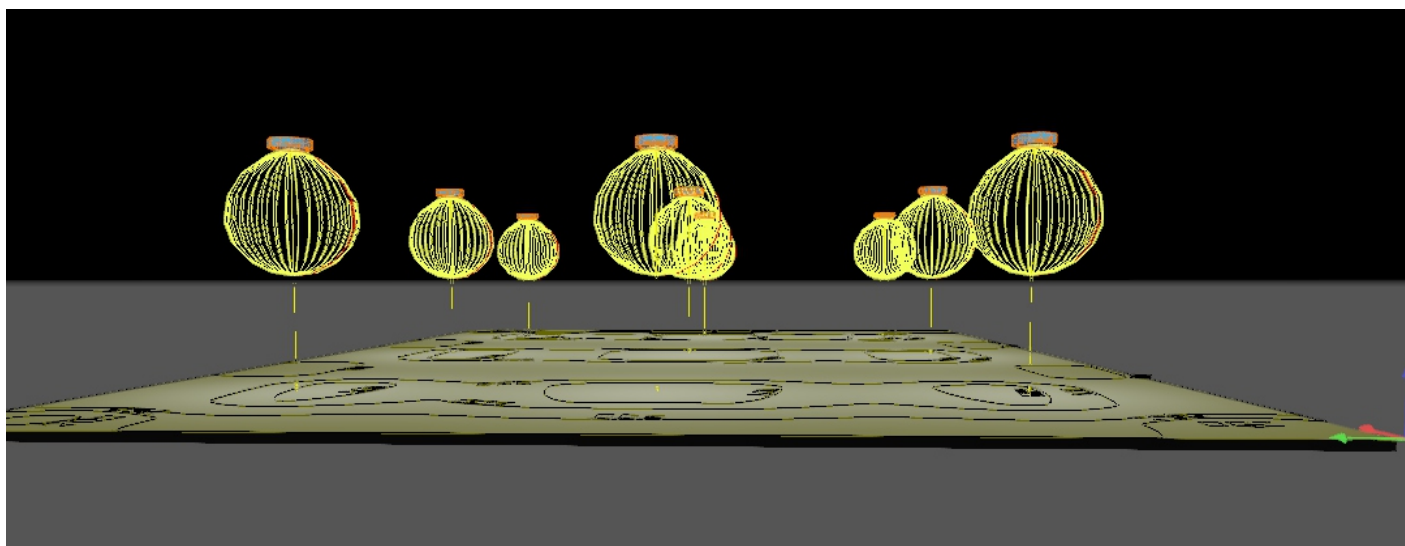

► Optics

Tech.Support:

Tell us the place/L,W and usage,we have an engineer team to respond the DIALUX for lights quantity and effects, IES files are available upon request.