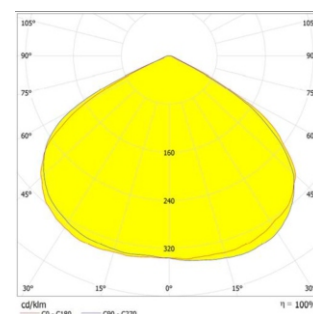

## DATA SHEET

Power	20W
Model	BB-MTD-20W-M2
Luminous Flux	2600lm
Beam Angle	20° / 30° / 45° / 120°
Materials	Aluminum Alloy+PC+Tempered Glass
Luminous Efficacy	130/lm/W
Operation Temp	-40 to +45 °C
CCT	2700K SW/3000K WW /4100K NW/5000K DW/5700K CW /6500K SCW
CRI	70+
Life Span	30,000 hours at 25 °C
Voltage	100-277VAC/50-60HZ
Driver	Listed Power Supply
Dimming	NO
Cover	Aluminum Alloy+Galvanized Steel Plate+Tempered Glass
Luminous Source	5050 SMD LED
IP	IP 65
PF	>0.90
Warranty	3 Years

### ► Surface Of Intensity Distribution

20°

30°

45°

120°

► Dimension

20W

► Plug