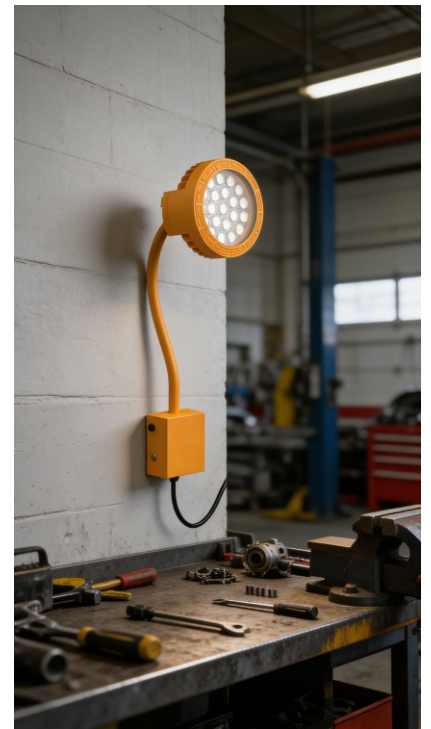

# LED Gooseneck Dock Light

HIGH LIGHT · DURABLE · SAVE COST

BB-MTD-XXXW-M2

LED gooseneck dock light is compact profile and flexibility enable it to be mounted between two neighboring loading docks. With the simple mounting method and ability to be positioned precisely, it is an ideal task light for use around work stations and machinery. Its flexible steel neck not only can be easily rotated and position to light with minimal obstruction to the loading dock area improve safety operation.

## ► Features

- ☑ Philips or Osram brand ,the lifetime is more than 30000h,Brightness up to 130lm/W
- ☑ Aluminium alloy or stainless steel material ,ragged ,durable and portable
- ☑ The direction and angle is adjustable
- ☑ Durable flexible gooseneck.Note: Bent use, not all straighten use
- ☑ Whole lamp IP 65 waterproof rating
- ☑ AC100~277v to DC24v transformer
- ☑ Supplied with 50cm power cord or customized any length

Tell us the place/L,W and usage,we have an engineer team to respond the DIALUX for lights quantity and effects, IES files are available upon request.

► **Application Case**

Widely Used In Factory Lighting. Dock Lighting. Warehouse Lighting. Goods shelf Lighting. Container Lighting..