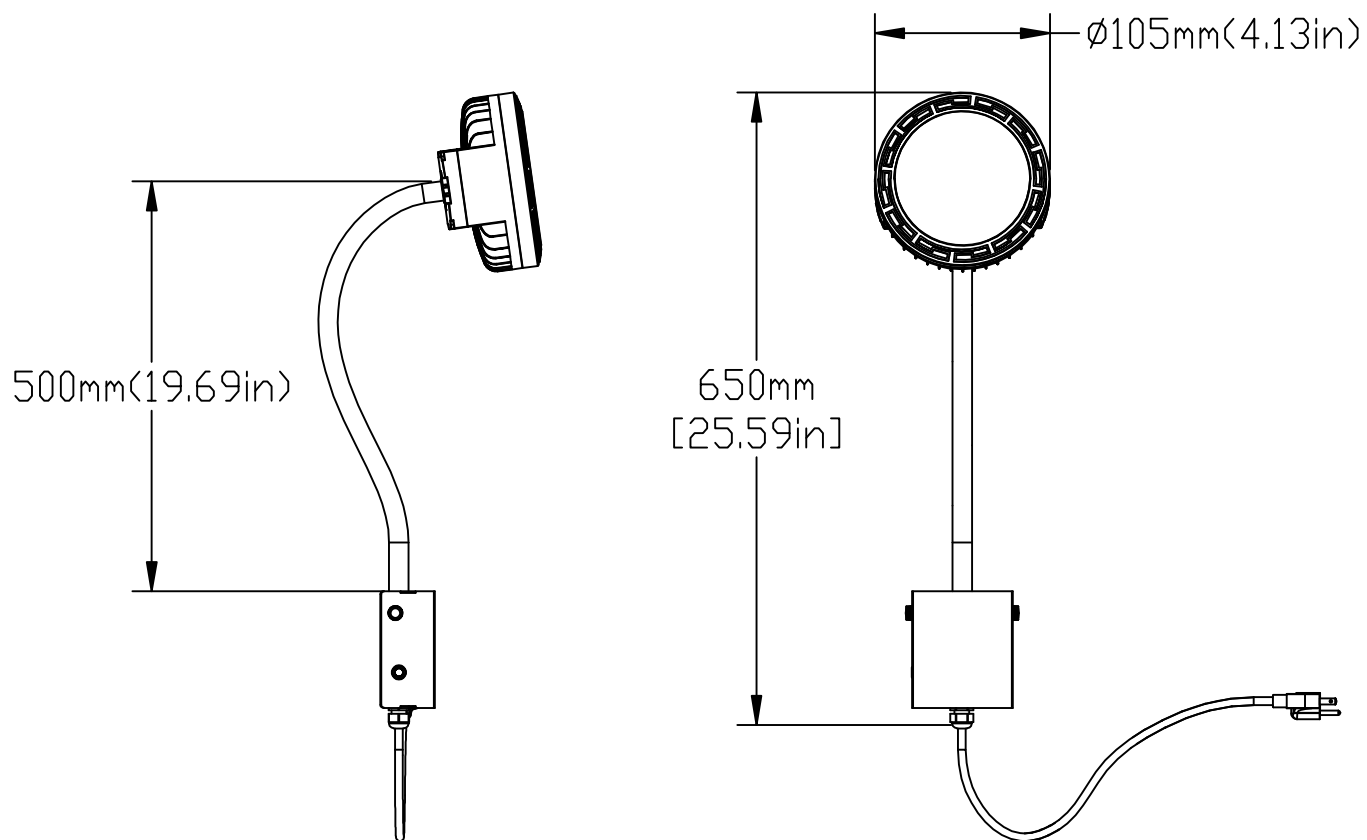

## DATA SHEET

Power	20W
Model	BB-MTD-20W-M2
Luminous Flux	2600lm
Beam Angle	20° / 30° / 45° / 120°
Materials	Aluminum Alloy+PC+Tempered Glass
Luminous Efficacy	130/lm/W
Operation Temp	-40 to +45 °C
CCT	2700K SW/3000K WW /4100K NW/5000K DW/5700K CW /6500K SCW
CRI	70+
Life Span	30,000 hours at 25 °C
Voltage	100-277VAC/50-60HZ
Driver	Listed Power Supply
Dimming	NO
Cover	Aluminum Alloy+Galvanized Steel Plate+Tempered Glass
Luminous Source	5050 SMD LED
IP	IP 65
PF	>0.90
Warranty	3 Years

### ► Surface Of Intensity Distribution

20°

30°

45°

120°

► Dimension

20W

► Plug