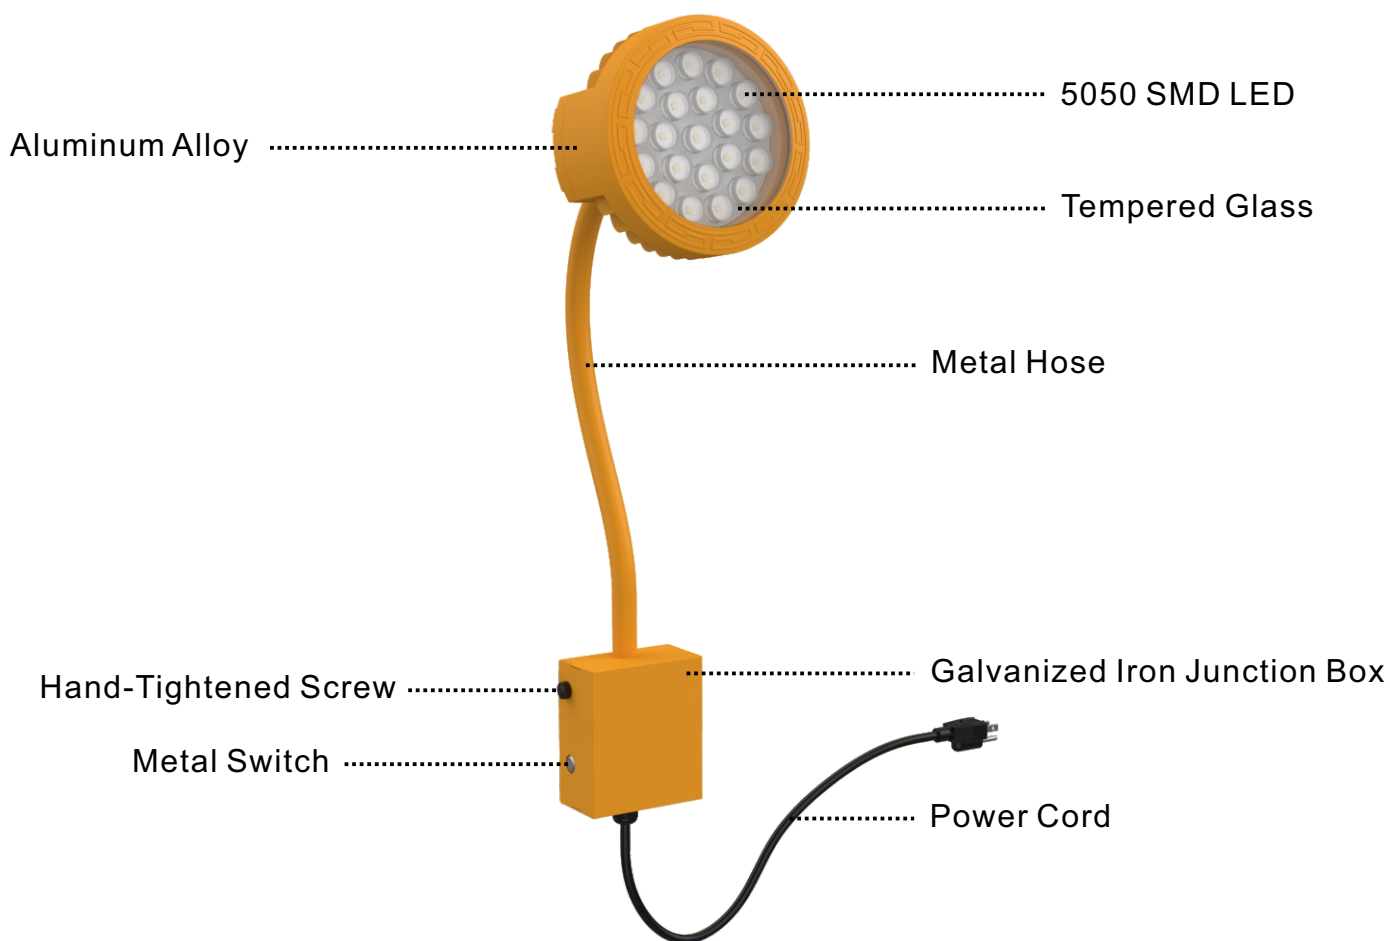

# LED Gooseneck Dock Light

HIGH LIGHT · DURABLE · SAVE COST

BB-MTD-XXXW-M2

LED gooseneck dock light is compact profile and flexibility enable it to be mounted between two neighboring loading docks. With the simple mounting method and ability to be positioned precisely, it is an ideal task light for use around work stations and machinery. Its flexible steel neck not only can be easily rotated and position to light with minimal obstruction to the loading dock area improve safety operation.

## ► Features

- ☑ Philips or Osram brand ,the lifetime is more than 30000h,Brightness up to 130lm/W
- ☑ Aluminium alloy or stainless steel material ,ragged ,durable and portable
- ☑ The direction and angle is adjustable
- ☑ Durable flexible gooseneck.Note: Bent use, not all straighten use
- ☑ Whole lamp IP 65 waterproof rating
- ☑ AC100~277v to DC24v transformer
- ☑ Supplied with 50cm power cord or customized any length

US

UK

CH

AU

IT

► Product Details

► Optics

Tech.Support: