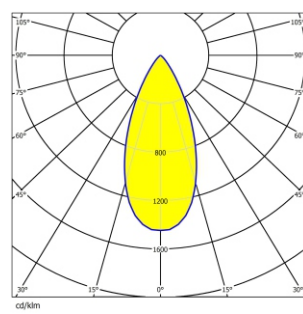

## DATA SHEET

Power	20W
Model	BB-MTD-20W-M2
Luminous Flux	2600lm
Beam Angle	20° / 30° / 45° / 120°
Materials	Aluminum Alloy+PC+Tempered Glass
Luminous Efficacy	130/lm/W
Operation Temp	-40 to +45 °C
CCT	2700K SW/3000K WW /4100K NW/5000K DW/5700K CW /6500K SCW
CRI	70+
Life Span	30,000 hours at 25 °C
Voltage	100-277VAC/50-60HZ
Driver	Listed Power Supply
Dimming	NO
Cover	Aluminum Alloy+Galvanized Steel Plate+Tempered Glass
Luminous Source	5050 SMD LED
IP	IP 65
PF	>0.90
Warranty	3 Years

### ► Surface Of Intensity Distribution

20°

30°

45°

120°

► Dimension

20W

► Plug