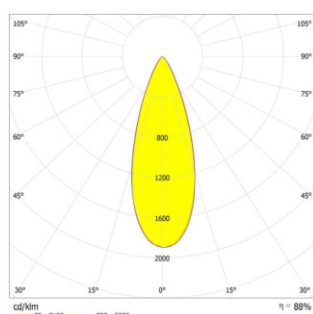

## DATA SHEET

Power	20W
Model	BB-MTD-20W-M2
Luminous Flux	2600lm
Beam Angle	20° / 30° / 45° / 120°
Materials	Aluminum Alloy+PC+Tempered Glass
Luminous Efficacy	130/lm/W
Operation Temp	-40 to +45 °C
CCT	2700K SW/3000K WW /4100K NW/5000K DW/5700K CW /6500K SCW
CRI	70+
Life Span	30,000 hours at 25 °C
Voltage	100-277VAC/50-60HZ
Driver	Listed Power Supply
Dimming	NO
Cover	Aluminum Alloy+Galvanized Steel Plate+Tempered Glass
Luminous Source	5050 SMD LED
IP	IP 65
PF	>0.90
Warranty	3 Years

### ► Surface Of Intensity Distribution

20°

30°

45°

120°

► Dimension

20W

► Plug