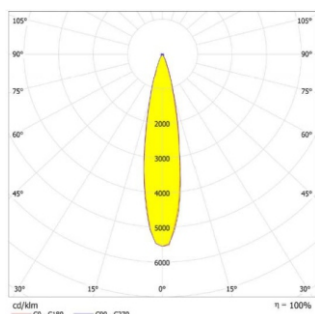

## ► Features

- ☑ Philips or Osram brand ,the lifetime is more than 30000h,Brightness up to 130lm/W
- ☑ Aluminium alloy or stainless steel material ,ragged ,durable and portable
- ☑ The direction and angle is adjustable
- ☑ Durable flexible gooseneck.Note: Bent use, not all straighten use
- ☑ Whole lamp IP 65 waterproof rating
- ☑ AC100~277v to DC24v transformer
- ☑ Supplied with 50cm power cord or customized any length

## DATA SHEET

Power	20W
Model	BB-MTD-20W-M2
Luminous Flux	2600lm
Beam Angle	20° / 30° / 45° / 120°
Materials	Aluminum Alloy+PC+Tempered Glass
Luminous Efficacy	130/lm/W
Operation Temp	-40 to +45 °C
CCT	2700K SW/3000K WW /4100K NW/5000K DW/5700K CW /6500K SCW
CRI	70+
Life Span	30,000 hours at 25 °C
Voltage	100-277VAC/50-60HZ
Driver	Listed Power Supply
Dimming	NO
Cover	Aluminum Alloy+Galvanized Steel Plate+Tempered Glass
Luminous Source	5050 SMD LED
IP	IP 65
PF	>0.90
Warranty	3 Years

### ► Surface Of Intensity Distribution

20°

30°

45°

120°

► Dimension

20W

► Plug